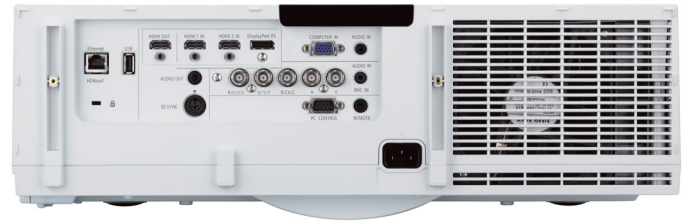

NEC PA622U

Order Code: 60003444

NEC Professional Installation Projector

Delivering many unique features, NEC's new PA Series is the world's first projector range to offer a 4K interface for multi-screen display capability. Outstanding picture quality is guaranteed with NEC's 3rd generation Sweetvision®, high brightness levels and NEC's unique scaler chip.

The new PA622U offers rich connectivity with a wide range of inputs and unrivalled installation capability making it **ideal for corporates, higher education, museums and signage applications in large rooms and auditoriums.**

Easy way to a big picture - up to 4K interface, HDMI-out signal loop through, built-in signal splitter and edge blending capability enables large presentation pictures without any external devices. PiP function allows additional sources to be displayed.

Perfect Image quality - high brightness, up to 4K input signal and unique picture and colour processing technology based on the latest NEC scaler chip achieves outstanding picture quality.

Rich connectivity - including HDBaseT, the world's first HDMI-out interface, 2xHDMI and DisplayPort technology guarantees outstanding connectivity.